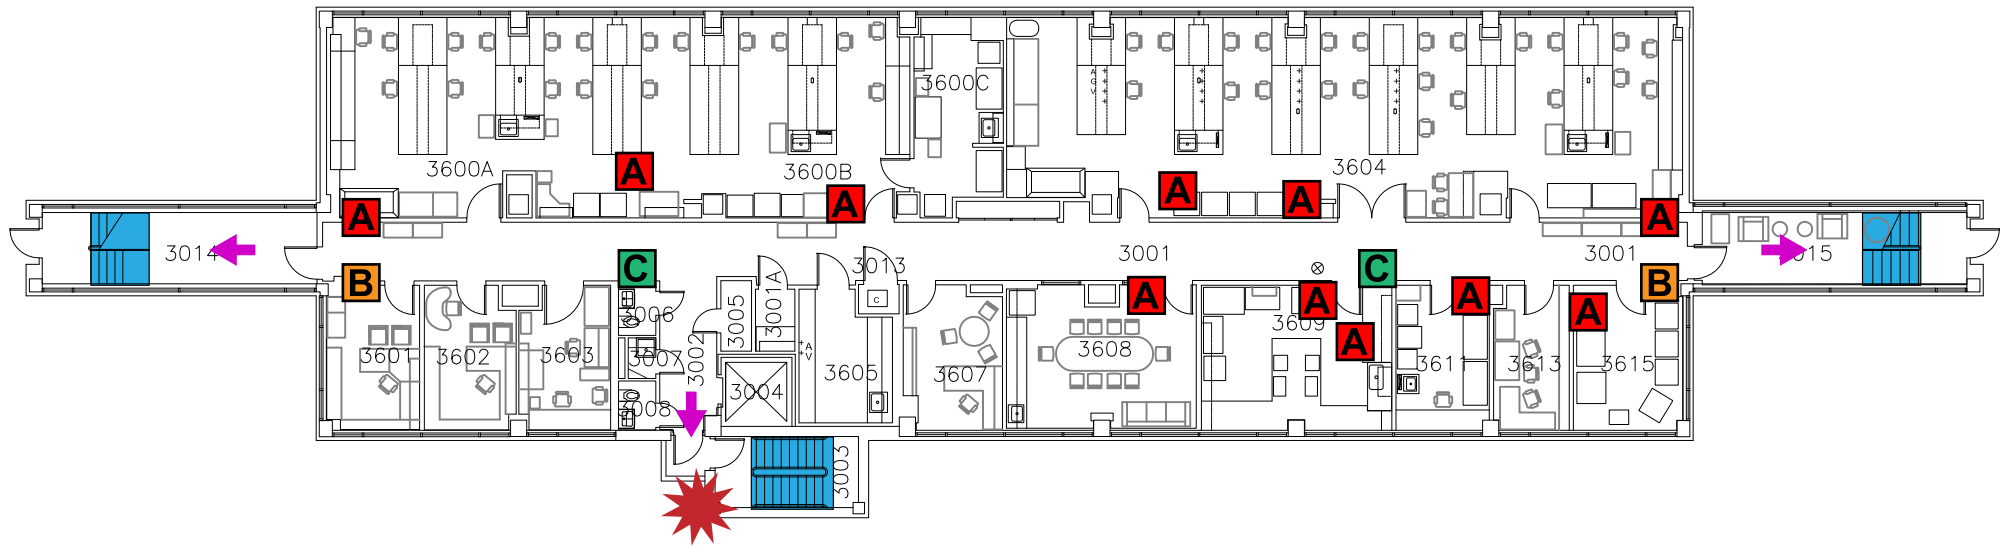

Cancer Research Building - 3rd Floor

 Emergency exit to Becker Library. **DO NOT USE THIS EXIT FOR FIRE DRILLS.** Only use in case of actual emergency. Door has an alarm and opens into Becker Library.

A Fire extinguisher	D Eye wash	 Stairway
B Fire pull station	E Defibrillator	F Fire blanket
C Emergency shower	 Emergency exit paths/points	

In case of fire dial 314-362-4357. Use stairway for exit.
Do not use elevator.

Emergency Assembly Point (EAP):
Northeast corner of
Hudlin Park.