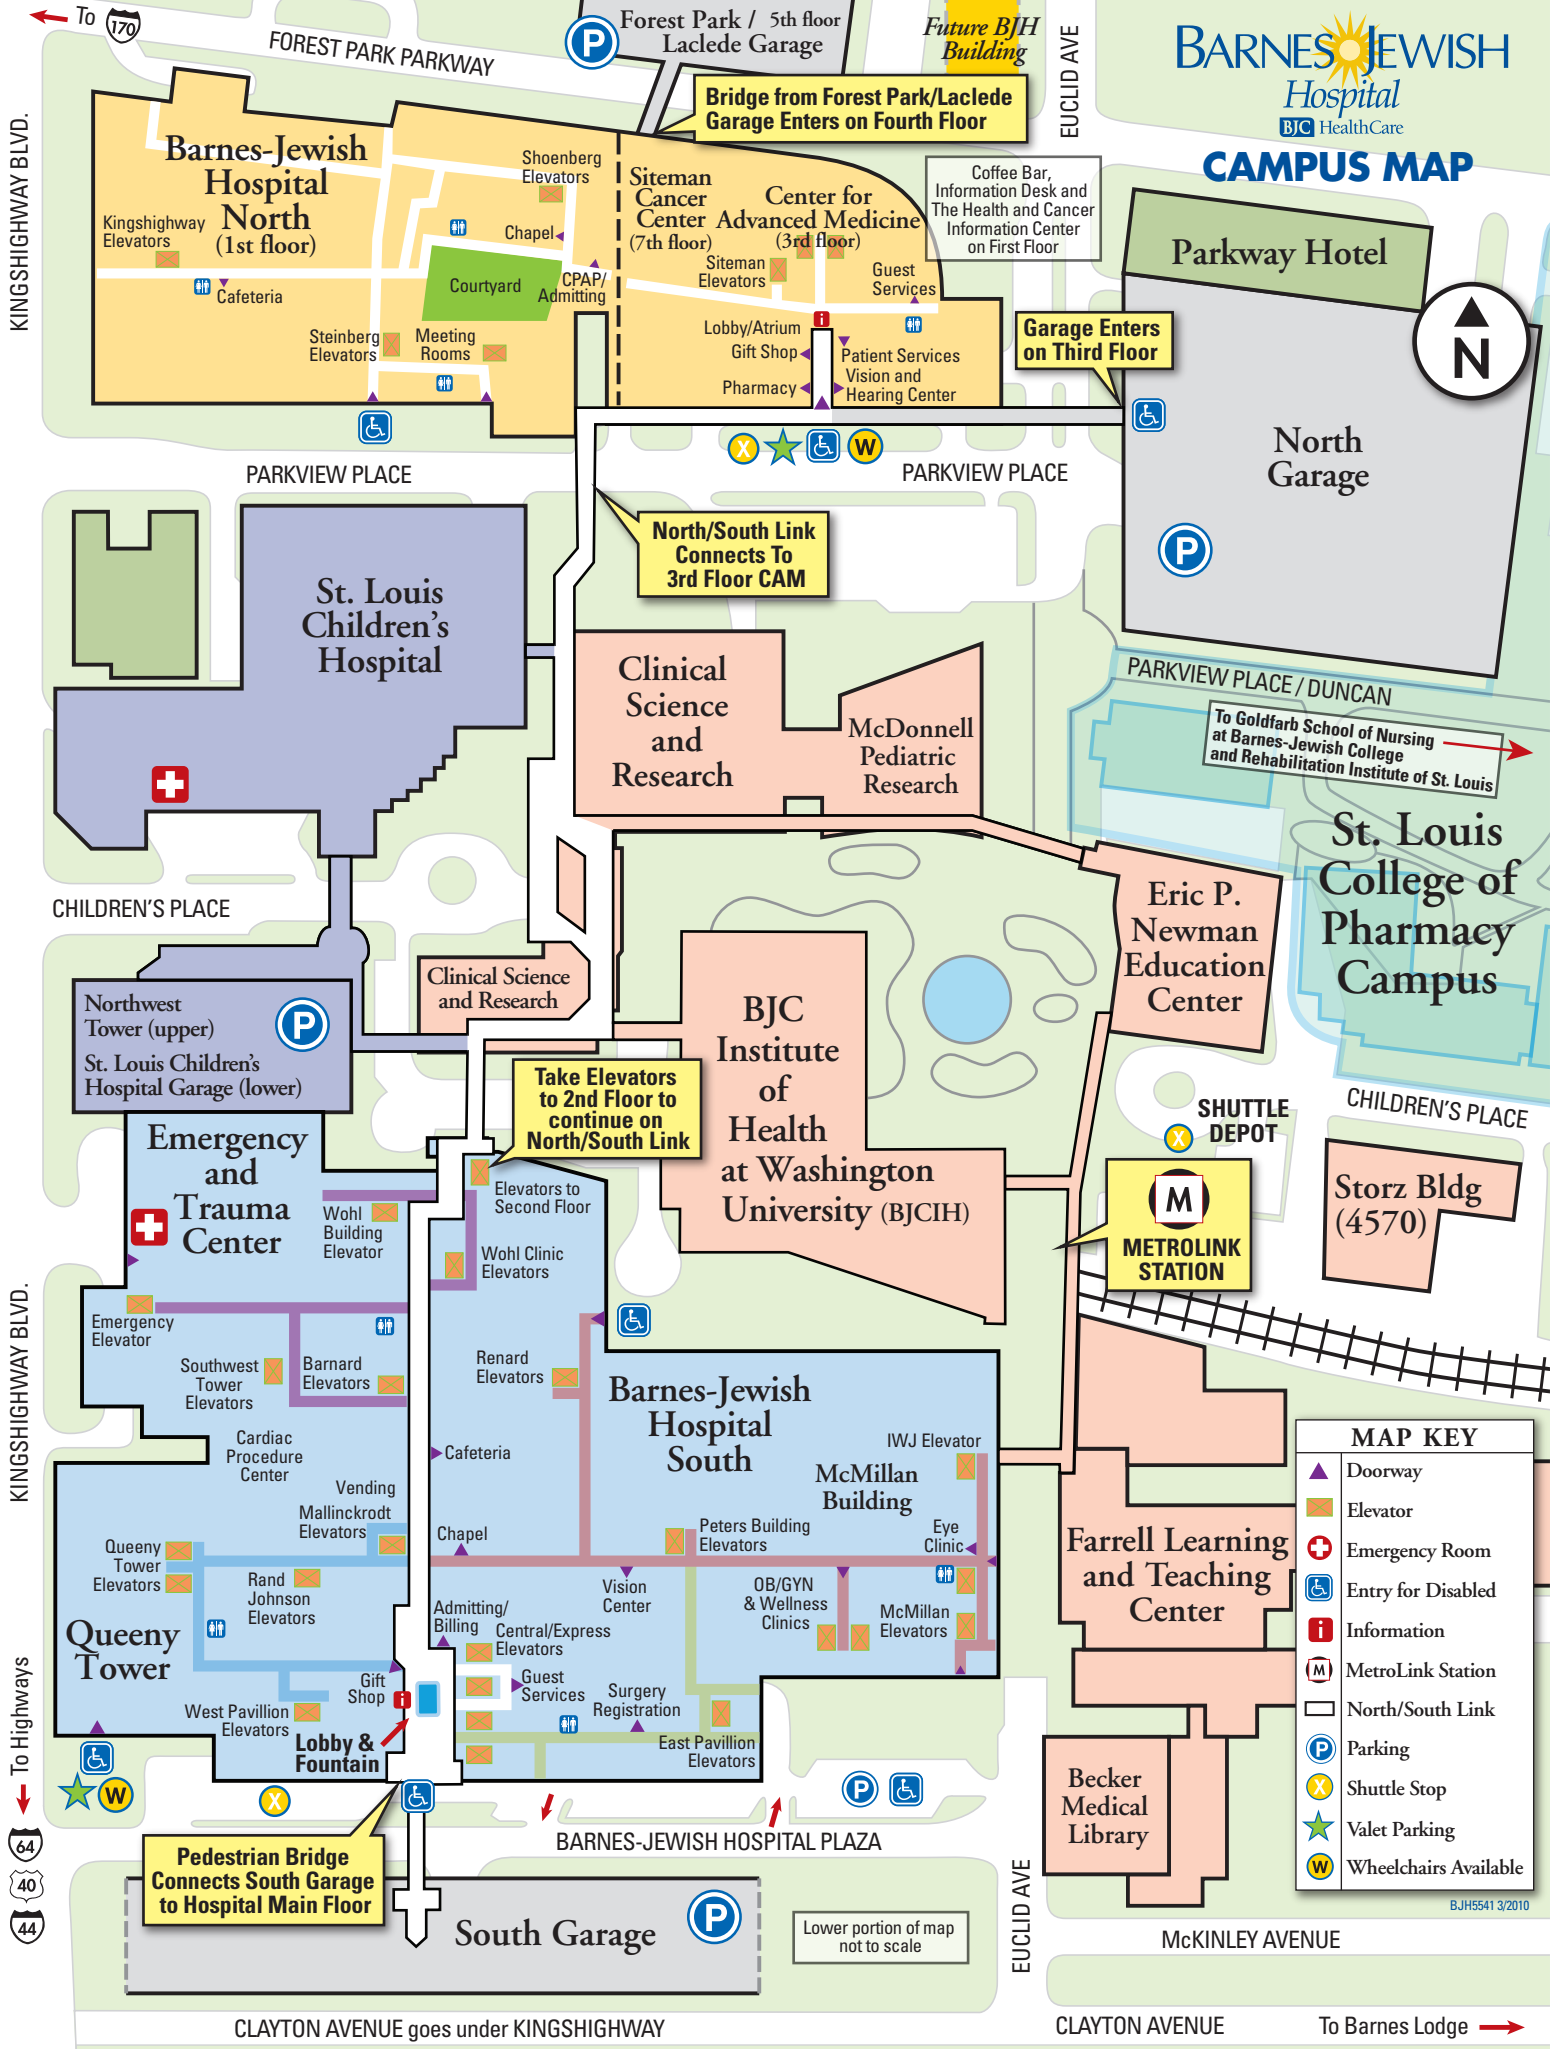

CAMPUS MAP

To 170

FOREST PARK PARKWAY

Forest Park / 5th floor
Laclede Garage

Future BJH
Building

EUCLID AVE

KINGSHIGHWAY BLVD.

**Barnes-Jewish
Hospital
North
(1st floor)**

**Bridge from Forest Park/Laclede
Garage Enters on Fourth Floor**

Parkway Hotel

**North
Garage**

PARKVIEW PLACE

**North/South Link
Connects To
3rd Floor CAM**

**Garage Enters
on Third Floor**

PARKVIEW PLACE / DUNCAN

To Goldfarb School of Nursing
at Barnes-Jewish College
and Rehabilitation Institute of St. Louis

**St. Louis
Children's
Hospital**

**Clinical
Science
and
Research**

**McDonnell
Pediatric
Research**

**St. Louis
College of
Pharmacy
Campus**

CHILDREN'S PLACE

**Northwest
Tower (upper)
St. Louis Children's
Hospital Garage (lower)**

**Clinical Science
and Research**

**BJC
Institute of
Health
at Washington
University (BJCIH)**

**Eric P.
Newman
Education
Center**

**Take Elevators
to 2nd Floor to
continue on
North/South Link**

**SHUTTLE
DEPOT**

**M
METROLINK
STATION**

CHILDREN'S PLACE

**Storz Bldg
(4570)**

KINGSHIGHWAY BLVD.

**Emergency
and
Trauma
Center**

**Elevators to
Second Floor**

**Barnes-Jewish
Hospital
South**

**McMillan
Building**

**Farrell Learning
and Teaching
Center**

**Emergency
Elevator**

**Wohl Building
Elevator**

**Wohl Clinic
Elevators**

**Renard
Elevators**

**McMillan
Elevators**

**Southwest
Tower
Elevators**

**Barnard
Elevators**

**Cardiac
Procedure
Center**

**Peters Building
Elevators**

**Eye
Clinic**

**Emergency
Elevator**

**Southwest
Tower
Elevators**

**Barnard
Elevators**

**Cardiac
Procedure
Center**

**Peters Building
Elevators**

**Eye
Clinic**

**Queeney
Tower
Elevators**

**Rand
Johnson
Elevators**

**Mallinckrodt
Elevators**

**Admitting/
Billing
Central/Express
Elevators**

**OB/GYN
& Wellness
Clinics**

**McMillan
Elevators**

**Queeney
Tower
Elevators**

**Rand
Johnson
Elevators**

**Mallinckrodt
Elevators**

**Admitting/
Billing
Central/Express
Elevators**

**OB/GYN
& Wellness
Clinics**

**McMillan
Elevators**

**West Pavillion
Elevators**

Gift Shop

**Guest
Services**

**Surgery
Registration**

**East Pavillion
Elevators**

**East Pavillion
Elevators**

**West Pavillion
Elevators**

Gift Shop

**Guest
Services**

**Surgery
Registration**

**East Pavillion
Elevators**

**East Pavillion
Elevators**

**Pedestrian Bridge
Connects South Garage
to Hospital Main Floor**

BARNES-JEWISH HOSPITAL PLAZA

South Garage

Lower portion of map
not to scale

EUCLID AVE

McKINLEY AVENUE

CLAYTON AVENUE goes under KINGSHIGHWAY

CLAYTON AVENUE

To Barnes Lodge

MAP KEY	
	Doorway
	Elevator
	Emergency Room
	Entry for Disabled
	Information
	MetroLink Station
	North/South Link
	Parking
	Shuttle Stop
	Valet Parking
	Wheelchairs Available