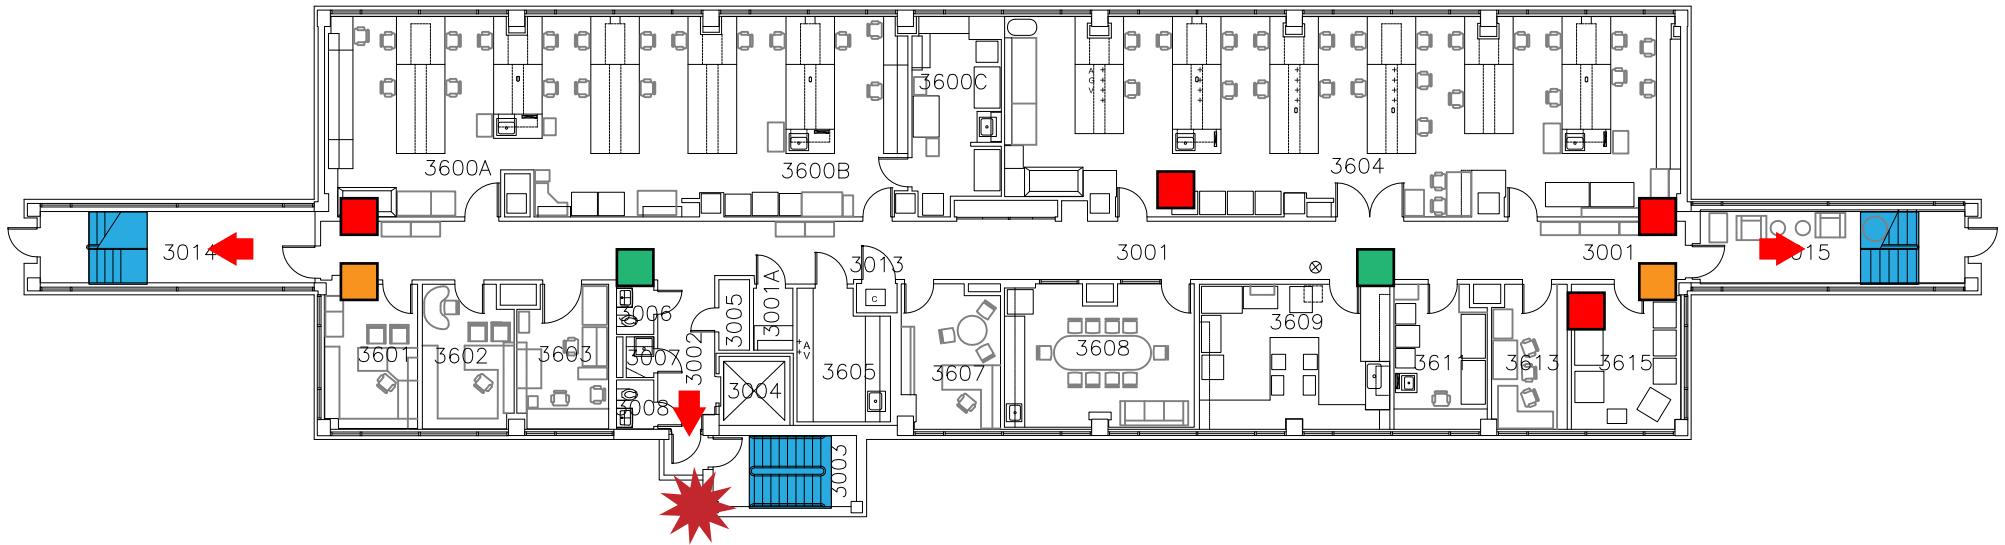

Cancer Research Building - 3rd Floor

 Fire pull station	 Fire extinguisher	 Stairway
 Emergency shower	 Eye wash	 Fire blanket
 Defibrillator	 Emergency exit paths/points	

In case of fire dial 314-362-4357. Use stairway for exit.
Do not use elevator.

 Emergency exit to Becker Library. **DO NOT USE THIS EXIT FOR FIRE DRILLS.** Only use in case of actual emergency. Door has an alarm and opens into Becker Library.